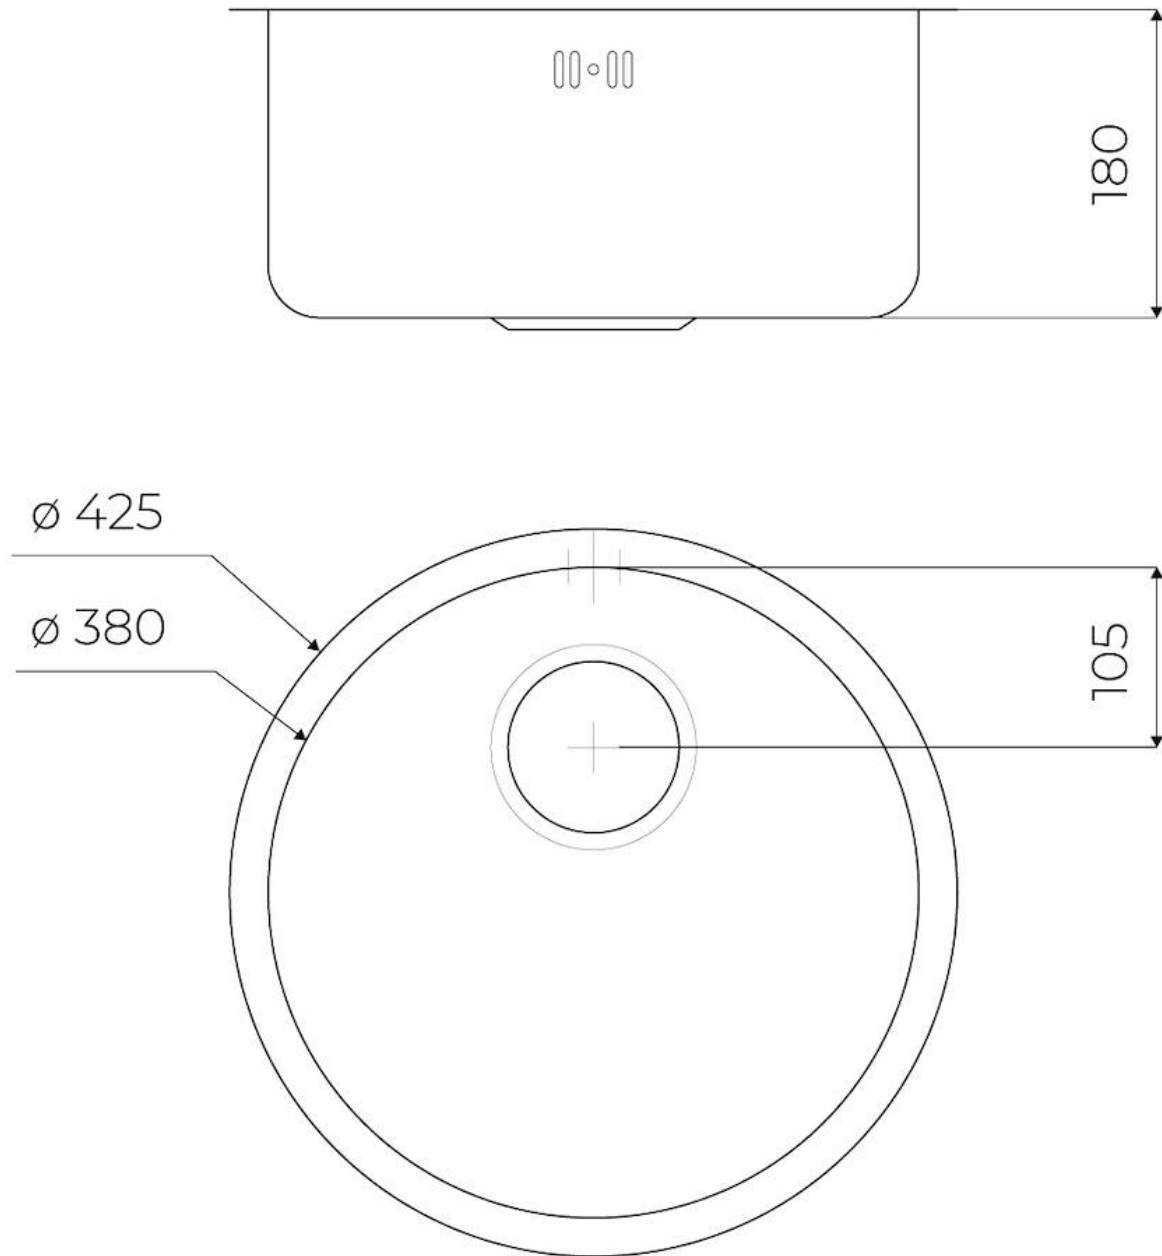

---

Coloration Gold

---

Base 45 cm

---

Dimensions  $\varnothing$  425

---

Mesure cuve  $\varnothing$  380mm

## DESSINS TECHNIQUES